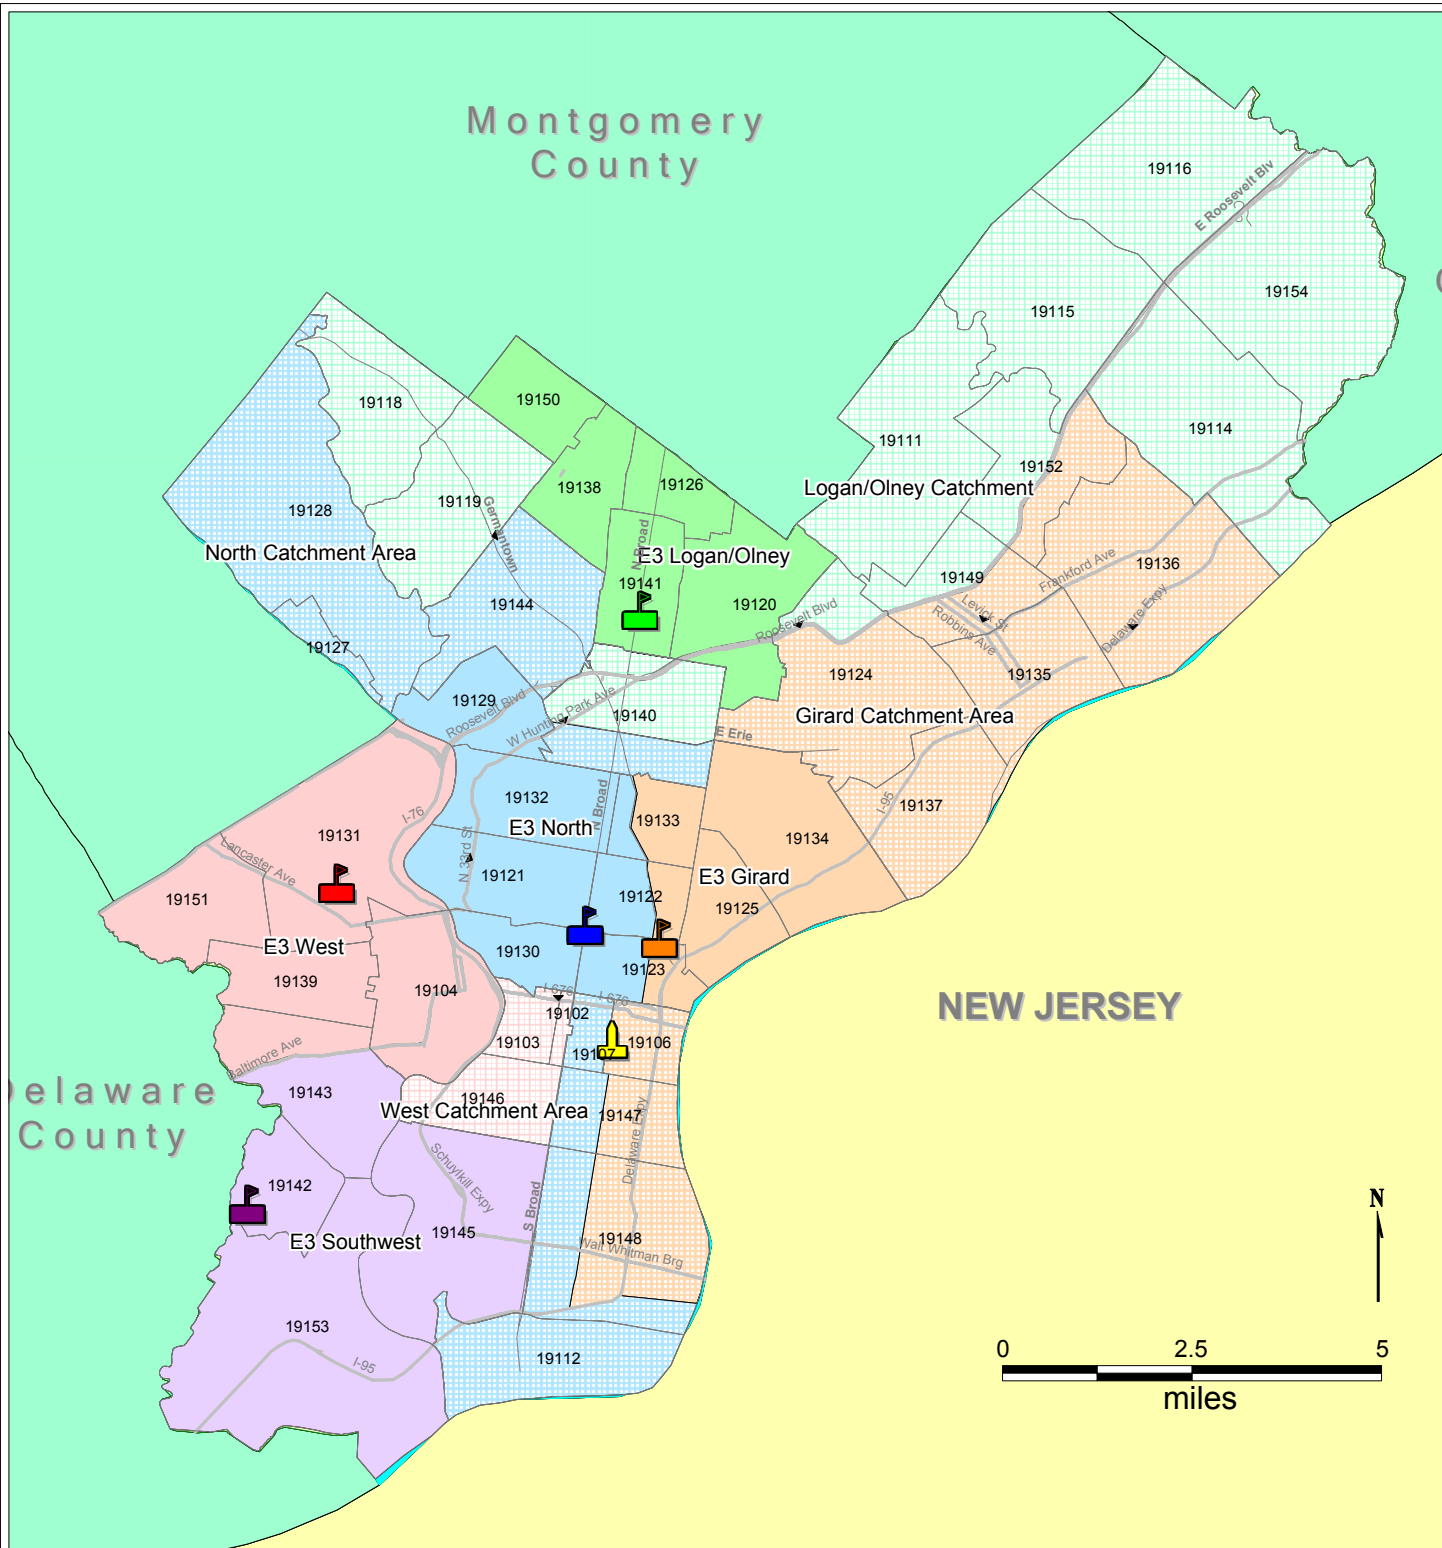

Display Map

E3 Center Boundary and Catchment Areas

LEGEND

-  Logan/Olney Catchment Area
-  West Catchment Area
-  E3 Girard
-  E3 West
-  E3 North
-  Girard Catchment Area
-  North Catchment Area
-  E3 Logan/Olney
-  E3 Southwest
-  PYN (Main Office)
-  E3 Girard
-  E3 North
-  E3 West
-  E3 Logan/Olney
-  E3 Southwest
-  Primary Road
-  ZIP Code Boundary

The geographic boundaries represented on this map are for illustrative purposes only. Every effort has been made to verify the information. However, boundary data is dynamic and accuracy is not guaranteed.